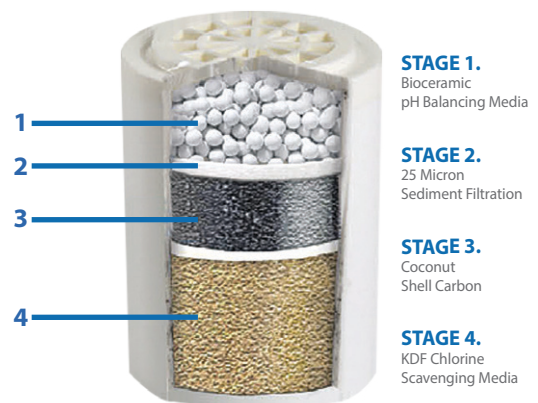

AQUALUX Shower Filter

Dechlorinating | pH Balancing

Healthy, Silky, Beautiful Skin and Hair

The **Hydro Guard™** Aqualux Dechlorinating Shower Filter reduces the harmful effects of chlorine and other contaminants, offering you a luxurious and invigorating shower. The **Hydro Guard™** Aqualux 4-stage filtration process utilizes Coconut Shell Carbon, KDF Chlorine Scavenging media, BioCeramic pH Balancing spheres and Sediment filtration to give you an invigorating shower experience.

Total Care™ Filtration

PRODUCT BENEFITS

- ✓ Soft, smooth skin
- ✓ Healthy, silky, beautiful hair
- ✓ Reduces itchy skin or scalp
- ✓ Helps extend hair color
- ✓ Reduces Comb-Ability
- ✓ Reduces Frizz
- ✓ Adjusts pH of water
- ✓ Reduces Chlorine absorption from skin
- ✓ Reduces Chlorine inhalation

MATERIALS OF CONSTRUCTION

Media:	Polypropylene Pad
	Granular Activated Carbon
	KDF Media
	Bioceramic Spheres
Housing:	ABS Plastic

HDG-SF-WH
Shower Filter Only
Color: White

HDG-SFC-WH
Filter & Shower Head
Color: White