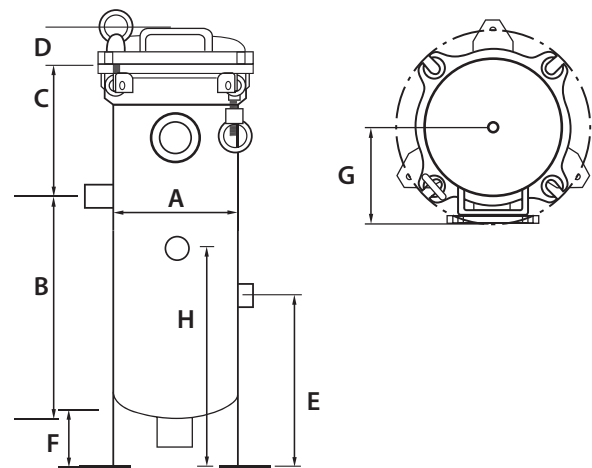

MRH SERIES

Stainless Steel Filter Housings

Materials of Construction

Housing:	304 and 316 stainless steel
Closure:	Stainless Steel
O-Ring:	EPDM (FDA Grade)
Max. Pressure/Temp:	150 PSI at 200°F (10.34 bar at 93.33°C)

Optional Features

- Electro polishing
- Gauge ports
- 316 stainless steel
- Filters DOE and 222 installed

Filter Housing Dimensions

TYPE	A	B	C	D	E	F	G	H
Filter Housing 10"	8.5"	11.5"	10.25"	2.5"	5.0"	5.5"	11.5"	11.5"
Filter Housing 20"	8.5"	11.5"	21.5"	2.5"	5.0"	5.5"	11.5"	11.5"
Filter Housing 30"	8.5"	11.5"	21.5"	2.5"	5.0"	5.5"	11.5"	11.5"
Filter Housing 40"	8.5"	11.5"	41.5"	2.5"	5.0"	5.5"	11.5"	11.5"