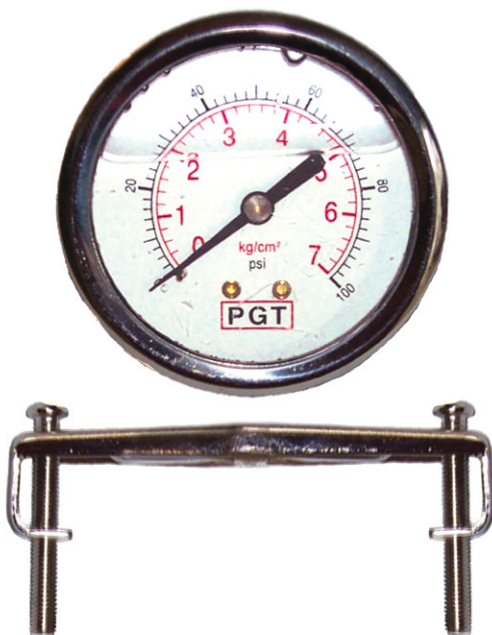

EWP

Environmental World Products

PRESSURE GAUGES

- Dual scales - psi and bar
- Great value
- Panel mount or bottom mount
- Glycerin filled to dampen shock and vibration

SPECIFICATIONS

Ranges:	0-100 psi (0-7 bar), 0-300 psi (0-20 bar)
Accuracy:	± 2.5%
Internals:	Brass
Case:	304SS
Connection:	1/4" MNPT

MODELS

PG-100-S	0-100 psi, bottom mount
PG-100-P	0-100 psi, panel mount
PG-300-S	0-300 psi, bottom mount
PG-300-P	0-300 psi, panel mount